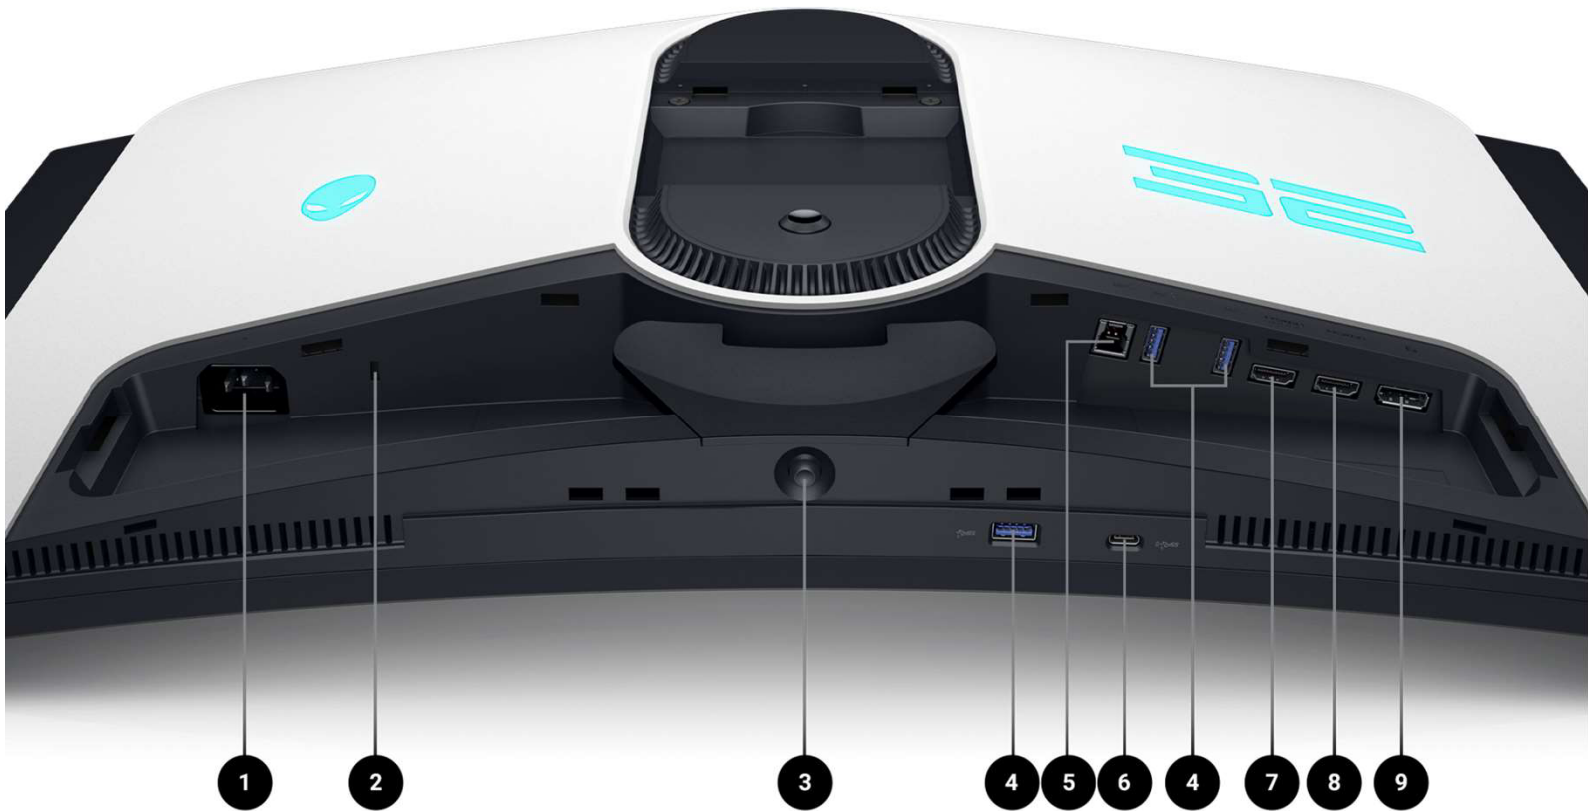

Cable management

Improved Cable management hidden within stand riser and removable panel

A L I E N W A R E™ 

PREMIUM SUPPORT

The new Alienware 32 4K QD-OLED Gaming Monitor comes with a **3-year premium warranty, including coverage for OLED burn-in**, for additional peace of mind.

ALIENWARE™ 

DIMENSIONS & WEIGHT

Height with stand (Compressed ~ Extended)	472.77 mm ~ 582.77 mm 18.61 inches ~ 22.94 inches
Width	715.56 mm 28.17"
Depth	305.72 mm 12.04 inches
Height without stand	421.92 mm 16.61"
Width without stand	715.56 mm 28.17"
Depth without stand	106.44 mm 4.19"
Weight (panel only - for VESA mount)	6 kg 13.23 lb
Weight (with packaging)	14.39 kg 31.72 lb

CONNECTIVITY OPTIONS

1. Power connector
2. Security-lock slot (based on Kensington Security Slot)
3. Joystick
4. Superspeed USB 5 Gbps (USB 3.2 Gen 1) Type-A downstream ports
5. Superspeed USB 5 Gbps (USB 3.2 Gen 1) Type-B upstream port
6. Superspeed USB 5 Gbps (USB 3.2 Gen 1) Type-C downstream port with Power Charging
7. HDMI eARC/ARC port
8. HDMI 2 port
9. DisplayPort